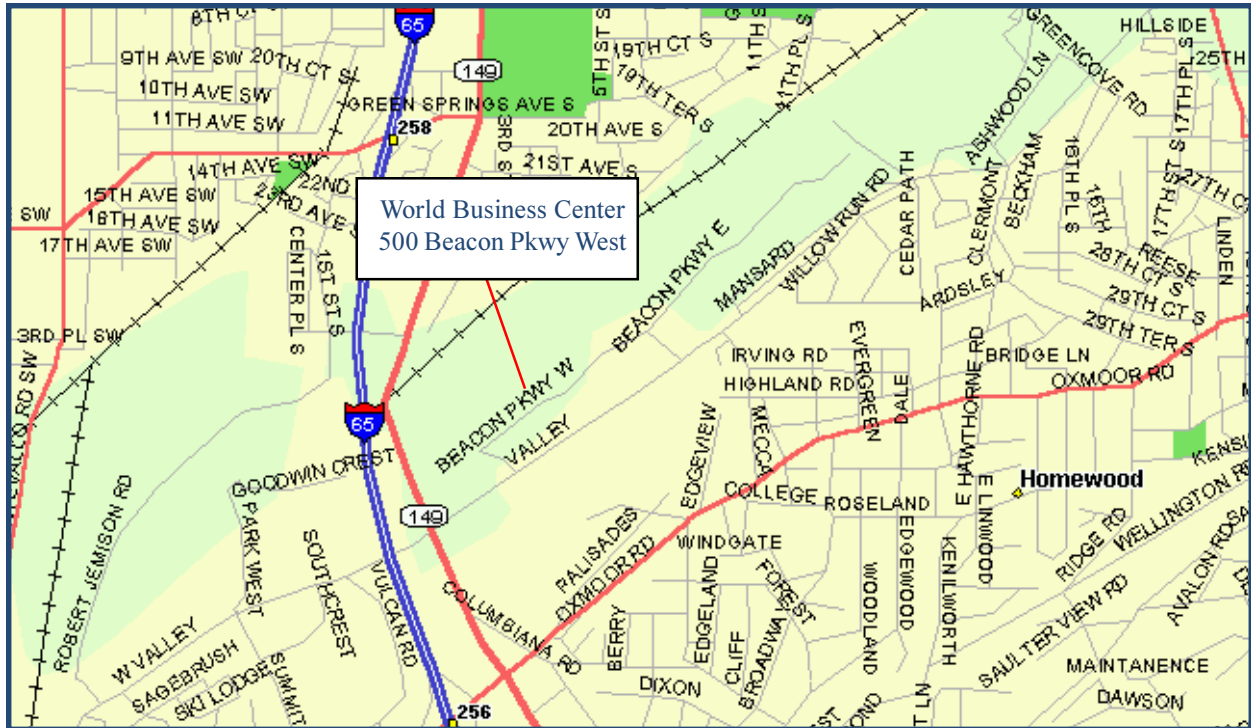

World Business Center 500 Beacon Parkway West

From I-65

Take I-65 to Green Springs Avenue exit. Go east on Green Springs Avenue to Green Springs Highway (next traffic light). Turn right onto Green Springs Highway (State Highway 149). Turn left onto Valley Avenue. Turn left onto Beacon Parkway West (first traffic light). The entrance to the World Business Center (500 Beacon Parkway West) is the first left turn past the small motel.

From Highway 280/31

Go under Red Mountain Expressway on Robins Drive. Turn right onto Highway 31. Turn left onto Valley Avenue. Turn right onto Beacon Parkway East (at the Texaco Station). Take second left onto Beacon Parkway West. The World Business Center (500 Beacon Parkway West) is the third building on the right.

The Vulcan Power Squadron meeting will be at the East end of the building. Come up the drive and take a right. Go all the way to the end of the building. Enter under the canopy.